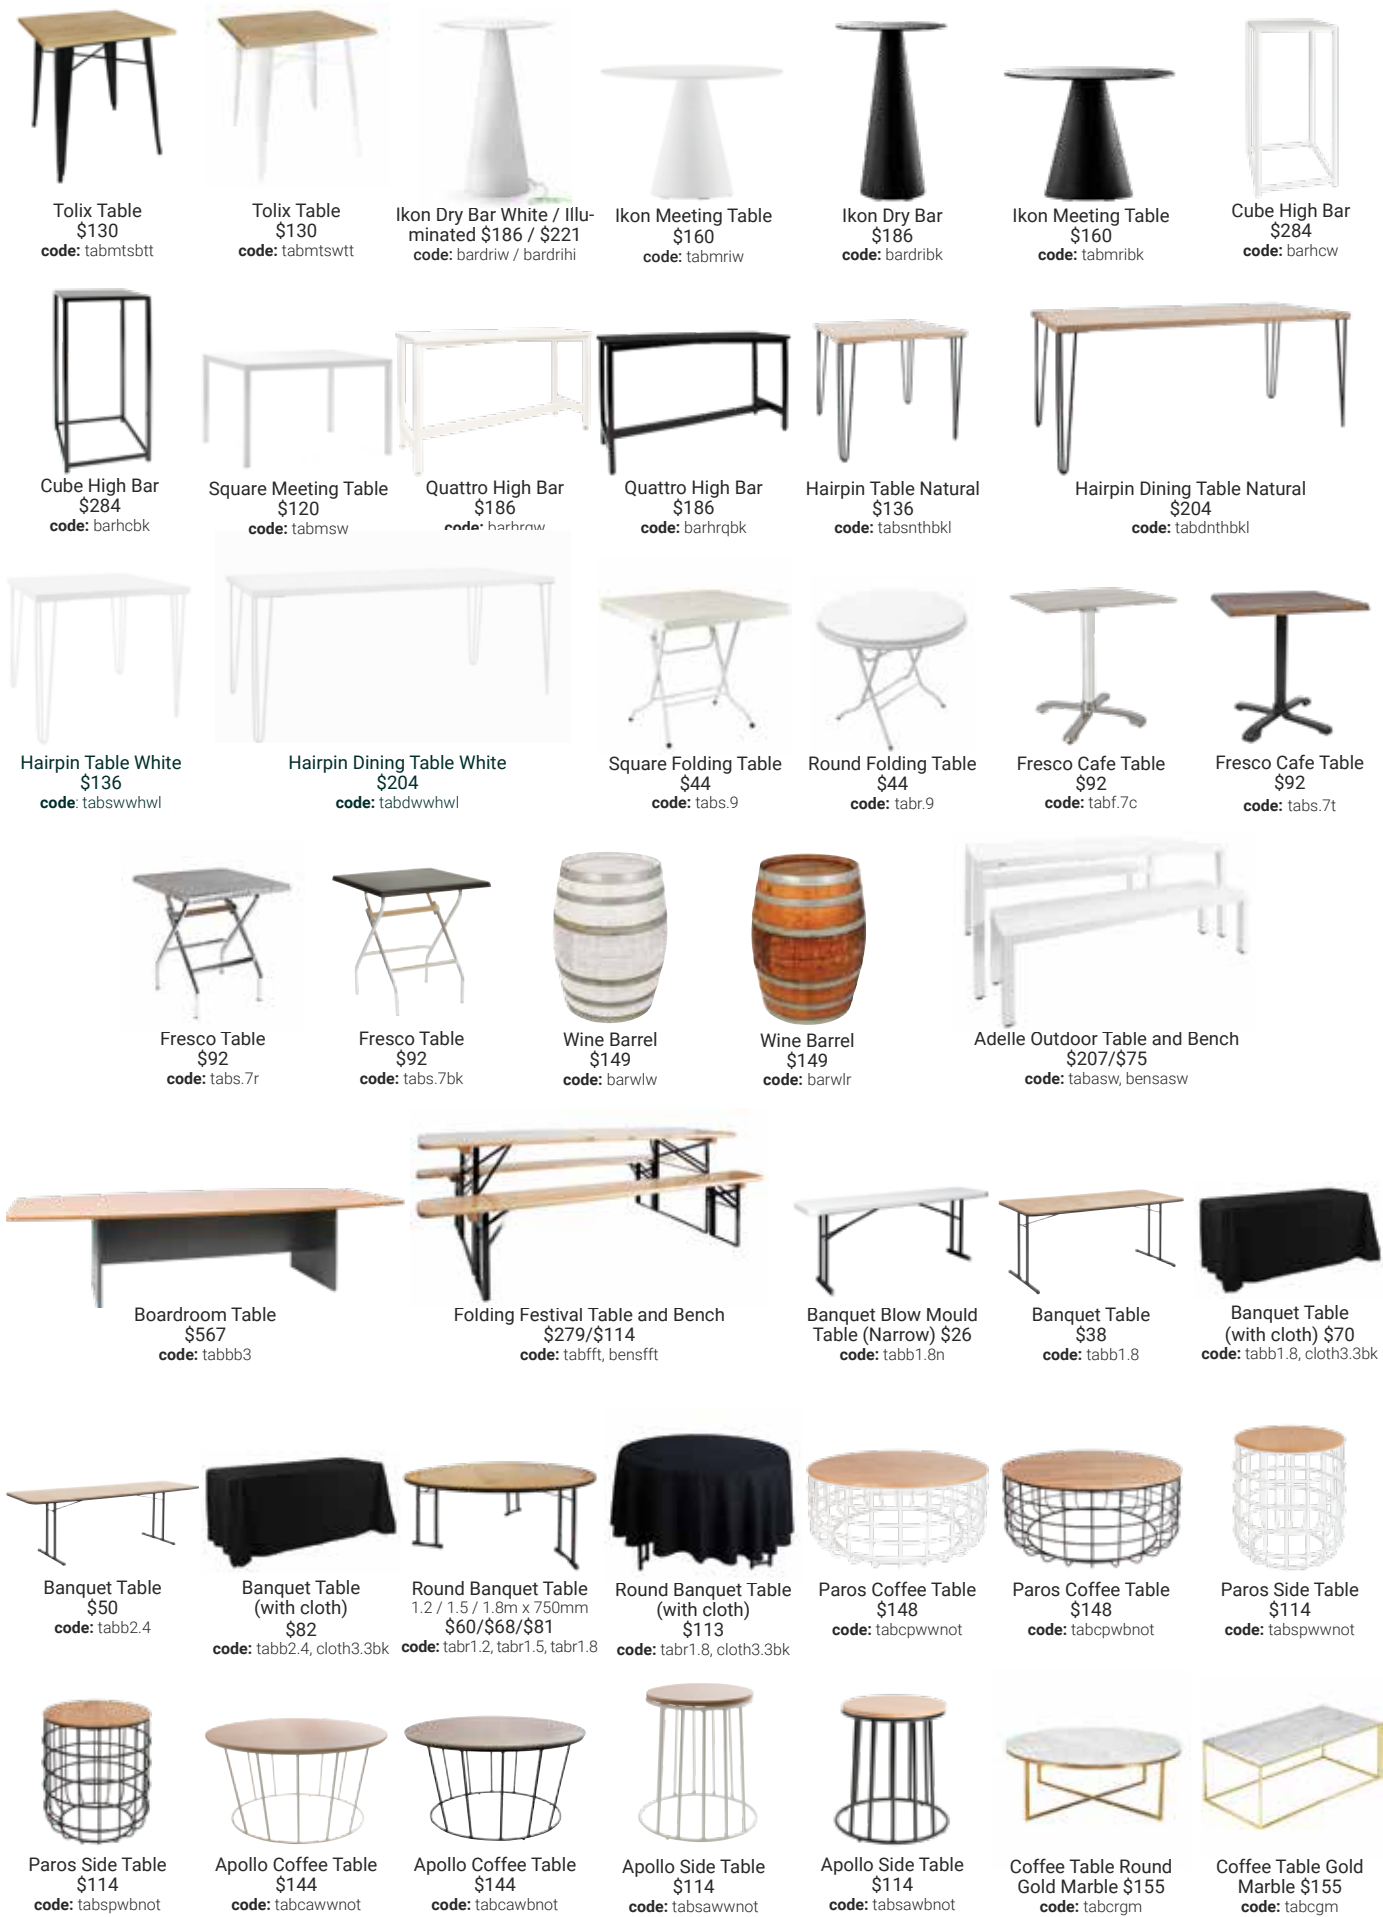

LOUNGE FURNITURE