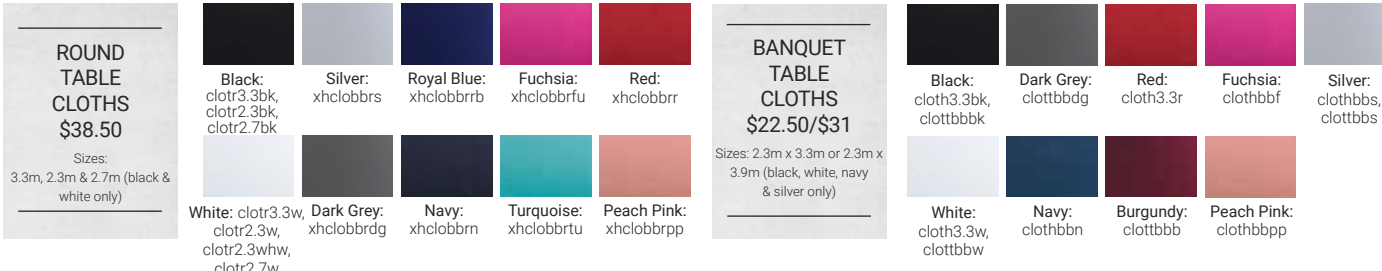

POLYCOTTON TABLE RUNNERS $16.50
Sizes: 300mm x 2.7m
Black: tabrbk
Burgundy: tabrbbg
Bright Red: tabrbbr
Orange: tabrbbr
Peach Pink: tabrbpp
Wallaby Gold: tabrbwyg
Green: tabrbg
Royal Blue: tabrbbrb
Silver: tabrbbsi
Deep Red: serbbdr
Fuchsia: tabrbf
Bright Orange: tabrbbo
Yellow: tabrbby
Lime Green: tabrbgl
Turquoise: tabrbtu
Navy: tabrbn
POLYCOTTON SERVIETTES $2.00
Sizes: 450mm x 450mm, 500mm x 500mm
Black: serbbk
Burgundy: serbbgr
Bright Red: serbbbr
Orange: serbbbr
Yellow: serbby
Silver: serbbs
Turquoise: serbbt
Navy: serbbny
White: serw
Deep Red: serbbdr
Fuchsia: serbbfu
Peach Pink: serbbpp
Beige: serbbb
Lime Green: serbbgl
Royal Blue: serbbbrb
TABLE SKIRTING $39
Size: 760mm x 4m
White: skitw
Black: skitk