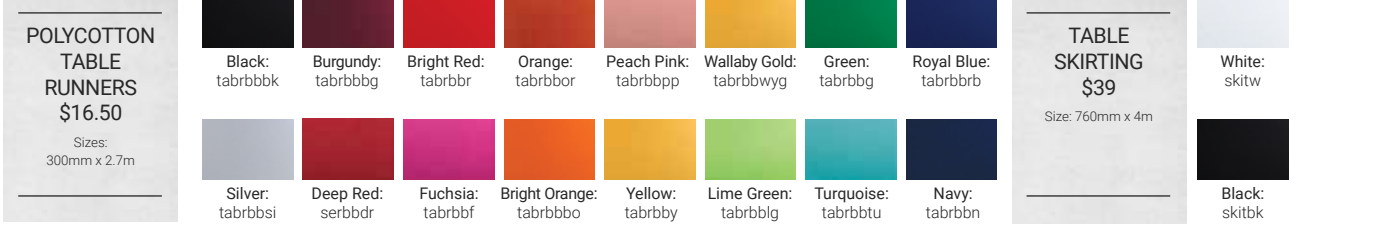

PATTERN TABLE RUNNERS $30.80
Printed Fabric Sizes: (polyester) 500mm x 2.7m
Anna: tabramgw
Chevron: tabrsyw
Chevron: tabrsws
Black / White: tabrcsbws
Red / White: tabrcsrw
Yellow / White: tabrcsyw
Royal Stripe: tabrsna
Window Pane: tabrwpa
Anna: tabrapw
Chevron: tabrsgwc
Silhouette: tabrsbk
Navy / White: tabrcsnw
Green / White: tabrcsgw
Royal Stripe: tabrrsm
Window Pane: tabrwpp